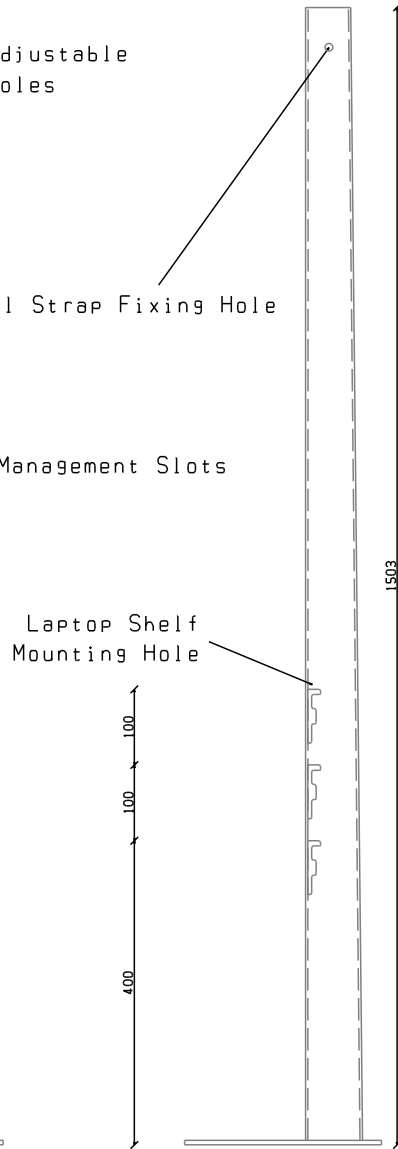

Front Elevation

Side Elevation

Rear Elevation

6mm Thick Base Plate

RA technology

RA Atlas 55-65 Floor Stand

Drawn By AT at RA technology

22nd Dec 2014