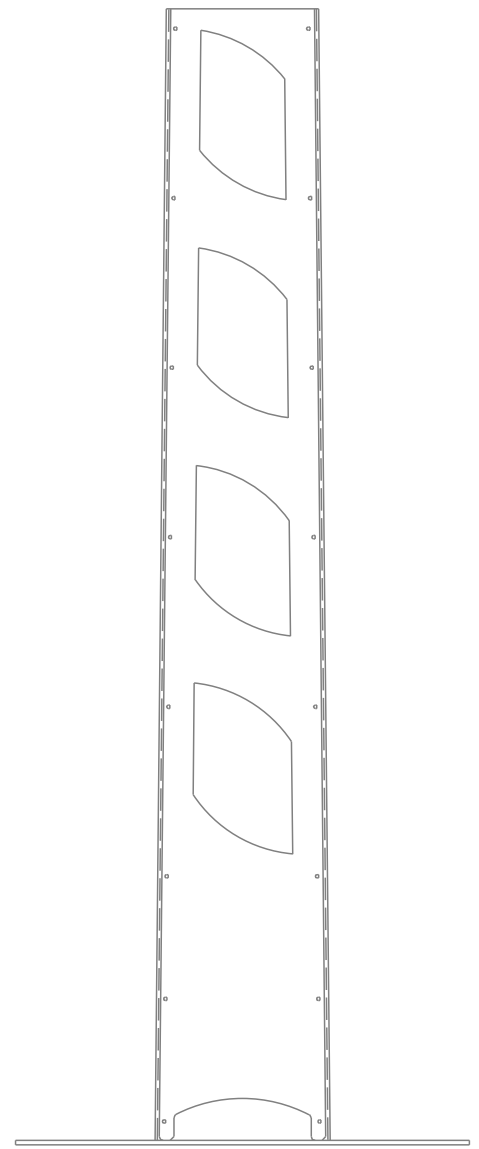

Front Elevation

Side Elevation

Rear Elevation

6mm Thick Base Plate

RA technology

RA Atlas 55-65 Floor Stand

Drawn By AT at RA technology

22nd Dec 2014