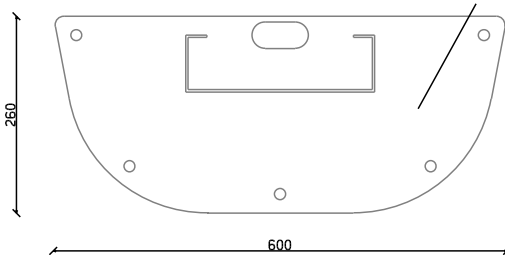

Front Elevation

Side Elevation

Rear Elevation

6mm Thick Base Plate

RA technology

RA Atlas 55-65 Floor Stand

Drawn By AT at RA technology

22nd Dec 2014